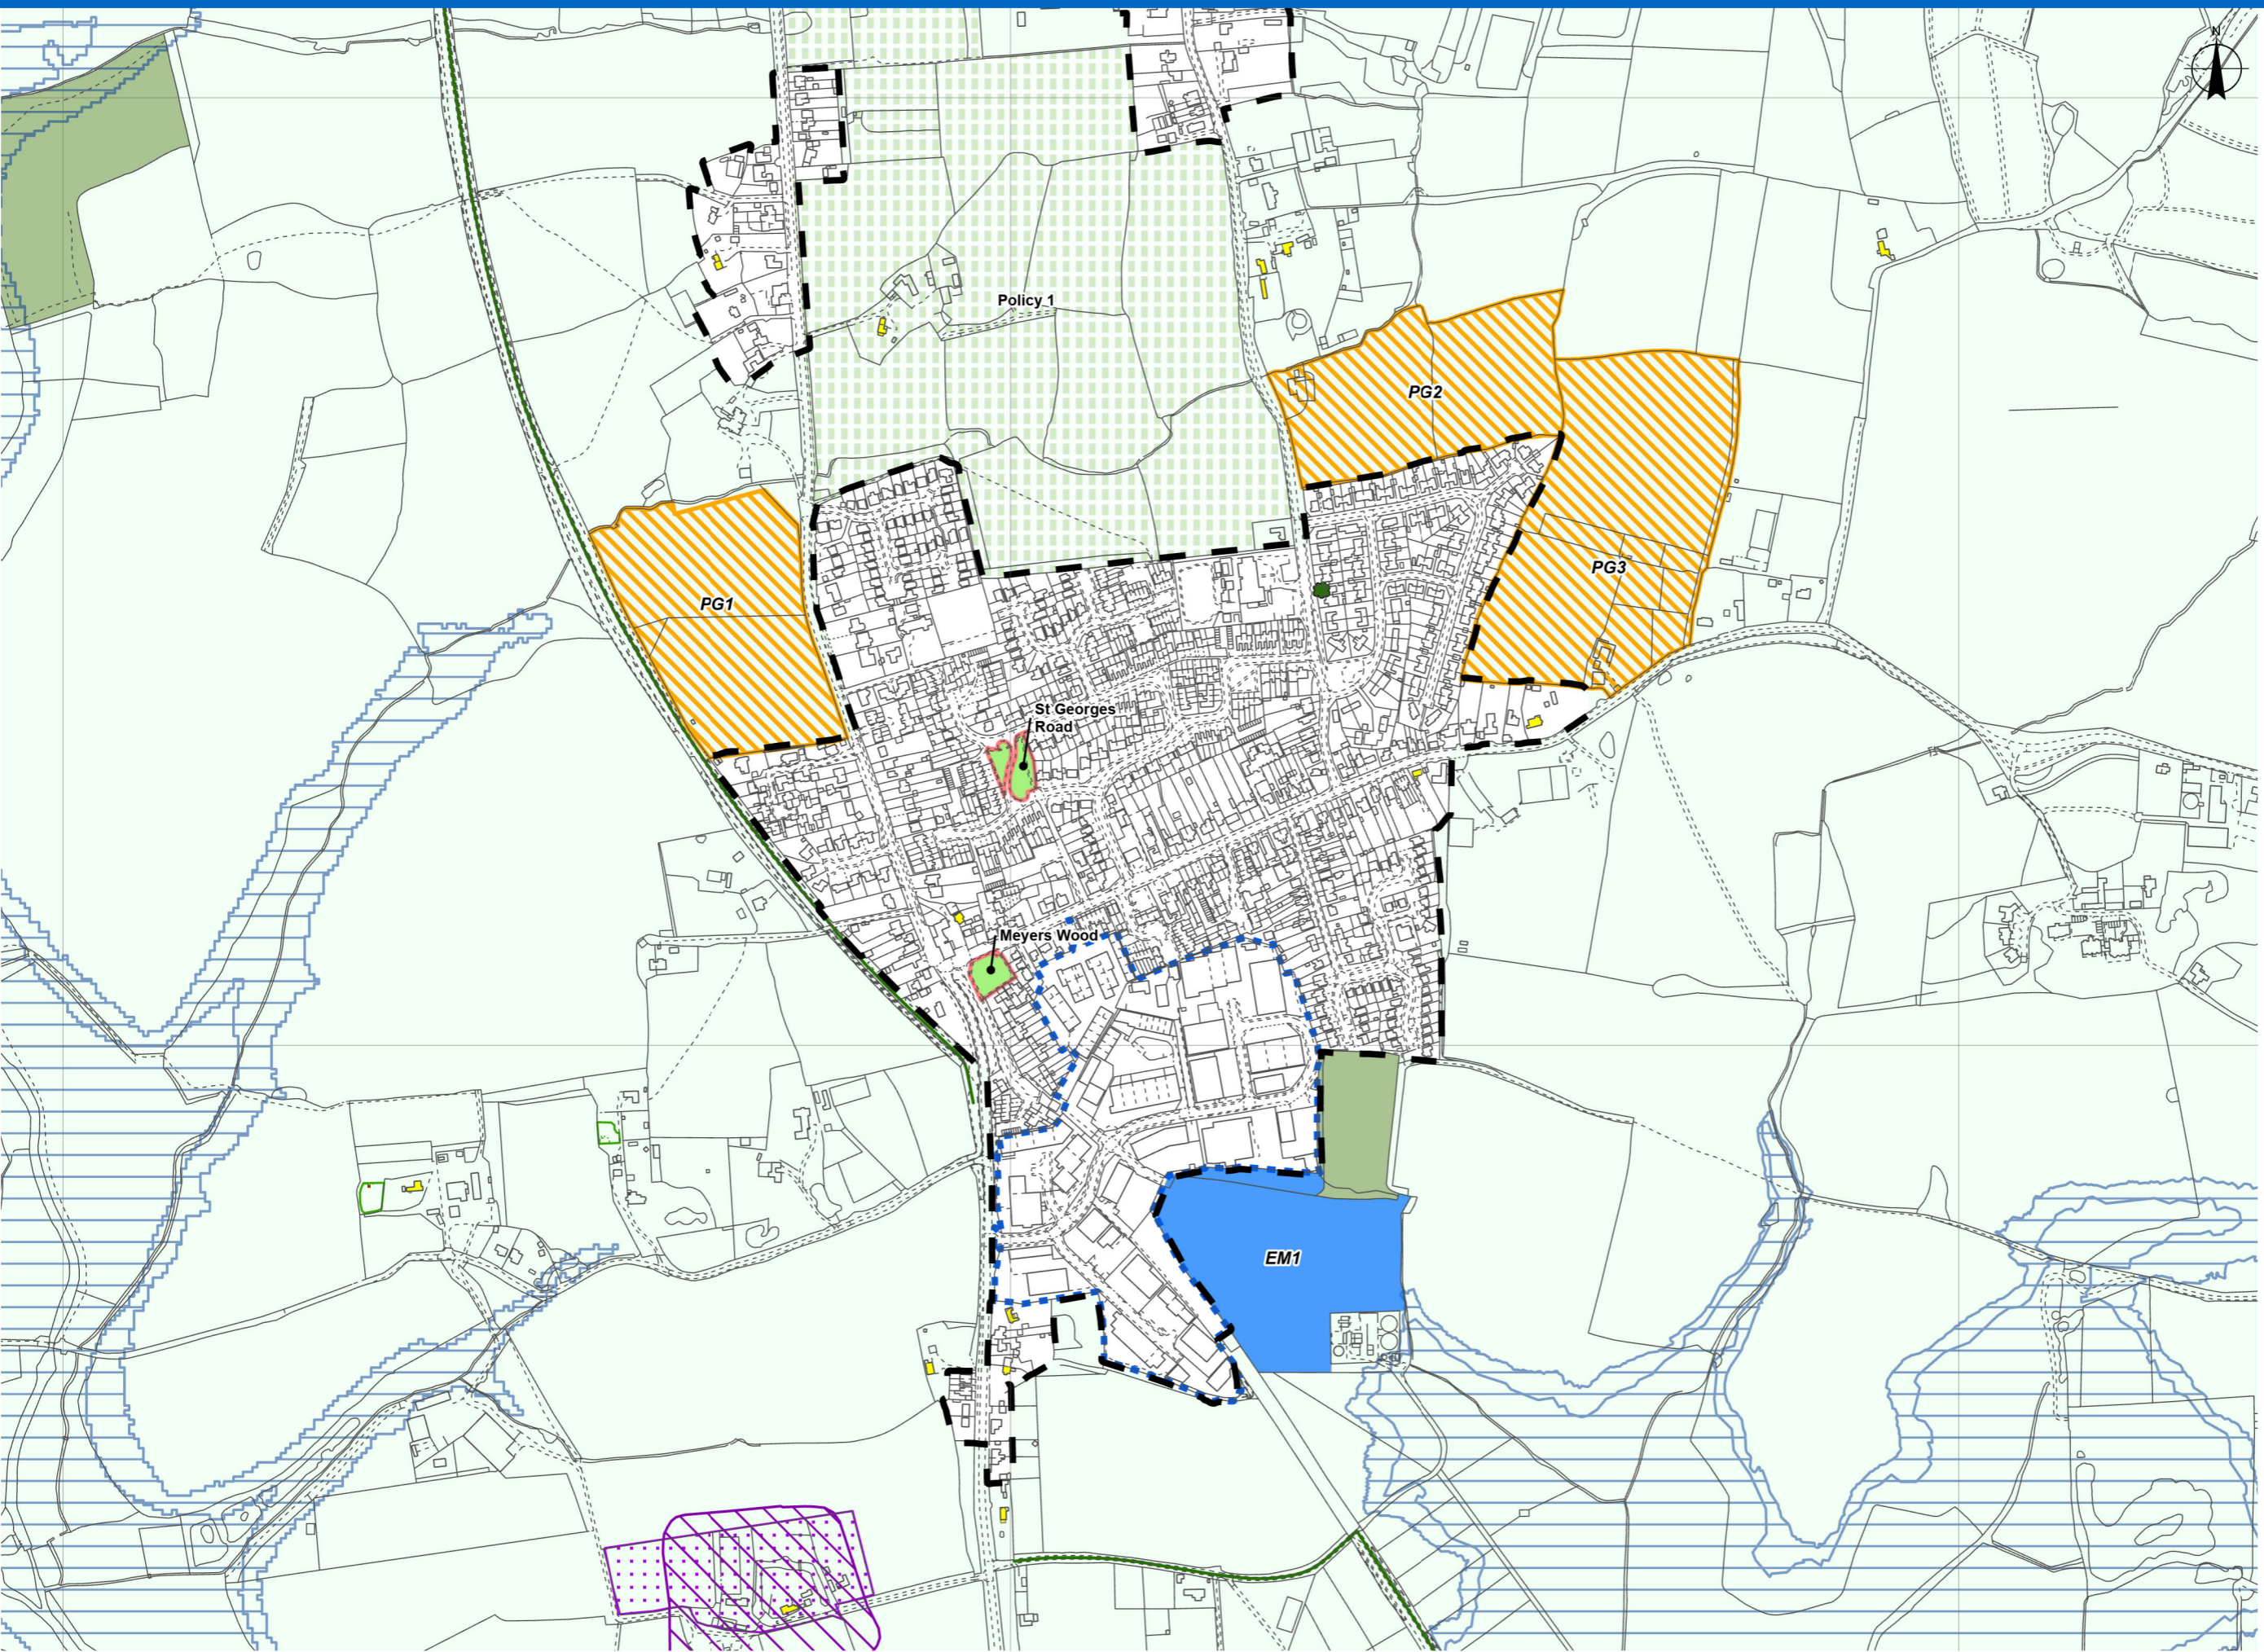

Nuthurst Neighbourhood Plan Allocations
Education: Policy 12. St Andrew's School, Nuthurst

West Grinstead Neighbourhood Plan Allocations

- Local Gap: Policy 1 – Local Gap
- Local Green Space: Policy 3 – East & West of St Georges Road; Meyers Wood